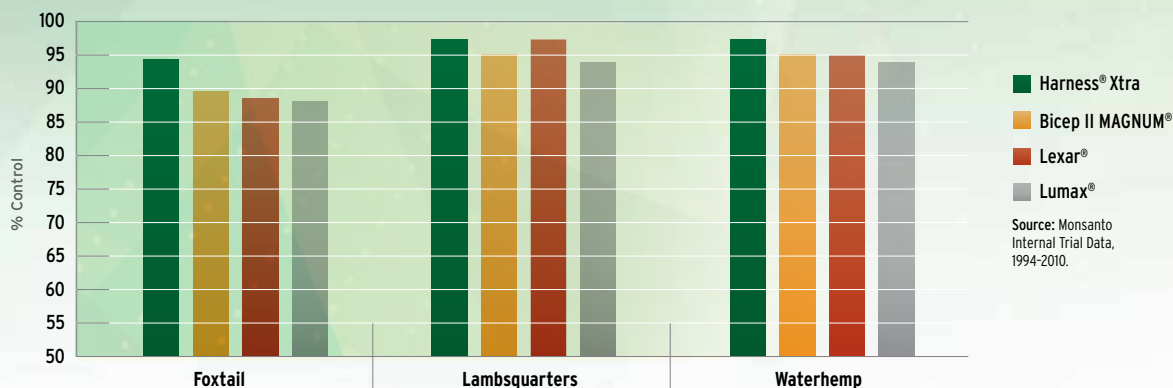

More Powerful Grass and Broadleaf Weed Control

Product Advantages and Benefits

- Harness® Xtra and Harness® Xtra 5.6L Herbicides are premixes with atrazine for an expanded spectrum of control—over 40 grasses and broadleaf weed species
- Excellent control in all tillage situations
- Flexible application window—preplant, preemergence, early postemergence—up to 11-inch corn

Harness® Xtra Herbicide Rotational Crops

Use Rates

Minimum Till and Early Preplant

Use Rates

Conventional Till

CROP	ROTATIONAL INTERVAL	SOIL TEXTURE	BROADCAST RATE ¹ /ACRE (QUARTS)	SOIL TEXTURE	BROADCAST RATE ¹ /ACRE (QUARTS)
Corn (field, seed & popcorn) & sweet corn	Anytime	Coarse	1.8	Coarse	1.8
		Medium	2.3	Medium	1.8 – 2.3
Soybeans & sorghum	Next Season	Fine	2.3	Fine	2.0 – 2.3

Harness® Xtra 5.6L Herbicide Rotational Crops

Use Rates

Minimum Till and Early Preplant

Use Rates

Conventional Till

CROP	ROTATIONAL INTERVAL	SOIL TEXTURE	BROADCAST RATE ² /ACRE (QUARTS)	LESS THAN 3% ORGANIC MATTER ² (QUARTS)	3% OR MORE ORGANIC MATTER ² (QUARTS)
Corn (field, seed & popcorn) & sweet corn	Anytime	Coarse	1.7 – 2.3	1.4	1.7
		Medium	2.3 – 3.0	1.7 – 2.4	2.3 – 2.6
Soybeans & sorghum	Next Season	Fine	2.3 – 3.0	2.3 – 2.6	2.3 – 3.0

¹ Harness Xtra Roundup Ready RATE[®] recommendation — 1.2 qt/A

² Harness Xtra 5.6L Roundup Ready RATE[®] recommendation — 1.5 qt/A

More Powerful Grass and Broadleaf Weed Control

Harness® Xtra Herbicide—Powerful Grass and Broadleaf Weed Control