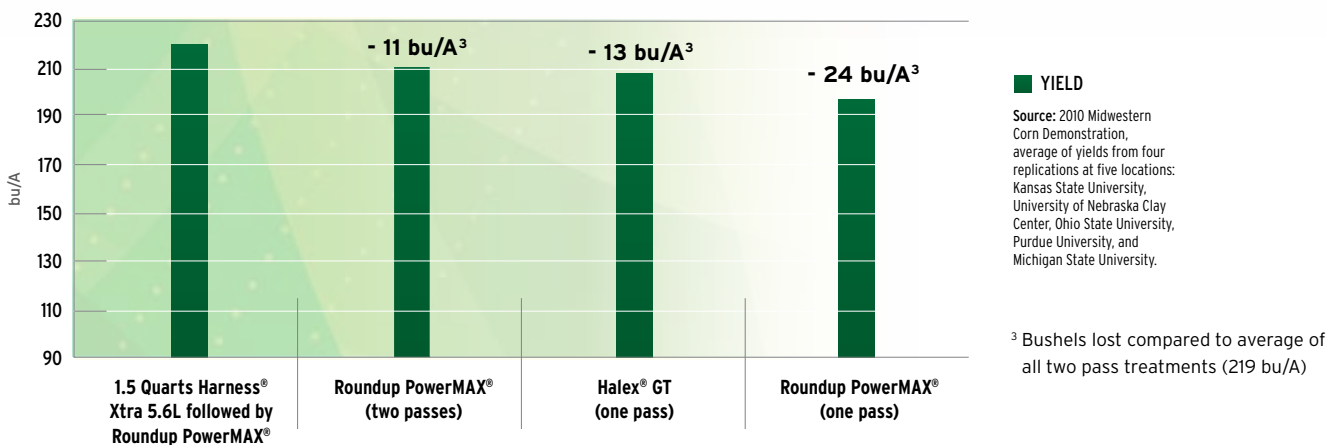

More Powerful Grass and Broadleaf Weed Control

Product Advantages and Benefits

- Harness® Xtra and Harness® Xtra 5.6L Herbicides are premixes with atrazine for an expanded spectrum of control—over 40 grasses and broadleaf weed species
- Excellent control in all tillage situations
- Flexible application window—preplant, preemergence, early postemergence—up to 11-inch corn

Harness® Xtra 5.6L Herbicide Rotational Crops

Use Rates

Minimum Till and Early Preplant

Use Rates

Conventional Till

CROP	ROTATIONAL INTERVAL	SOIL TEXTURE	BROADCAST RATE ² /ACRE (QUARTS)	LESS THAN 3% ORGANIC MATTER ² (QUARTS)	3% OR MORE ORGANIC MATTER ² (QUARTS)
Corn (field, seed & popcorn) & sweet corn	Anytime	Coarse	1.7 – 2.3	1.4	1.7
		Medium	2.3 – 3.0	1.7 – 2.4	2.3 – 2.6
Soybeans & sorghum	Next Season	Fine	2.3 – 3.0	2.3 – 2.6	2.3 – 3.0

¹ Harness Xtra Roundup Ready RATE[®] recommendation — 1.2 qt/A

² Harness Xtra 5.6L Roundup Ready RATE[®] recommendation — 1.5 qt/A

More Powerful Grass and Broadleaf Weed Control

Harness® Xtra Herbicide—Powerful Grass and Broadleaf Weed Control

Preemergence Residual Followed by Roundup PowerMAX®—The Most Profitable Choice

Key Weeds Controlled

KEY GRASSES, BROADLEAF WEEDS, AND SEDGE CONTROLLED

Foxtails	Barnyardgrass	Crabgrass	Fall Panicum	Woolly Cupgrass
Lambsquarters	Black Nightshade	Purslane	Smartweed	Kochia
Pigweed Species	Henbit	Tall Waterhemp	Teaweed (Prickly Sida)	Jimsonweed
Common Ragweed	Carpetweed	Velvetleaf ⁴	Yellow Nutsedge	