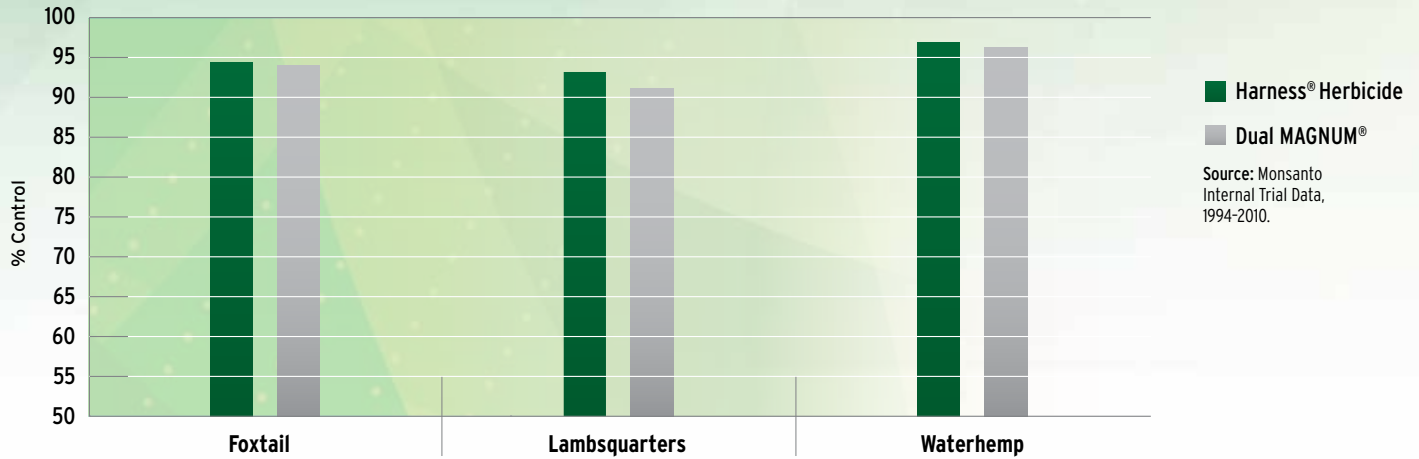

Outstanding Performance in All Weather Situations

Harness® Herbicide Helps to Deliver Excellent Early-Season Weed Control