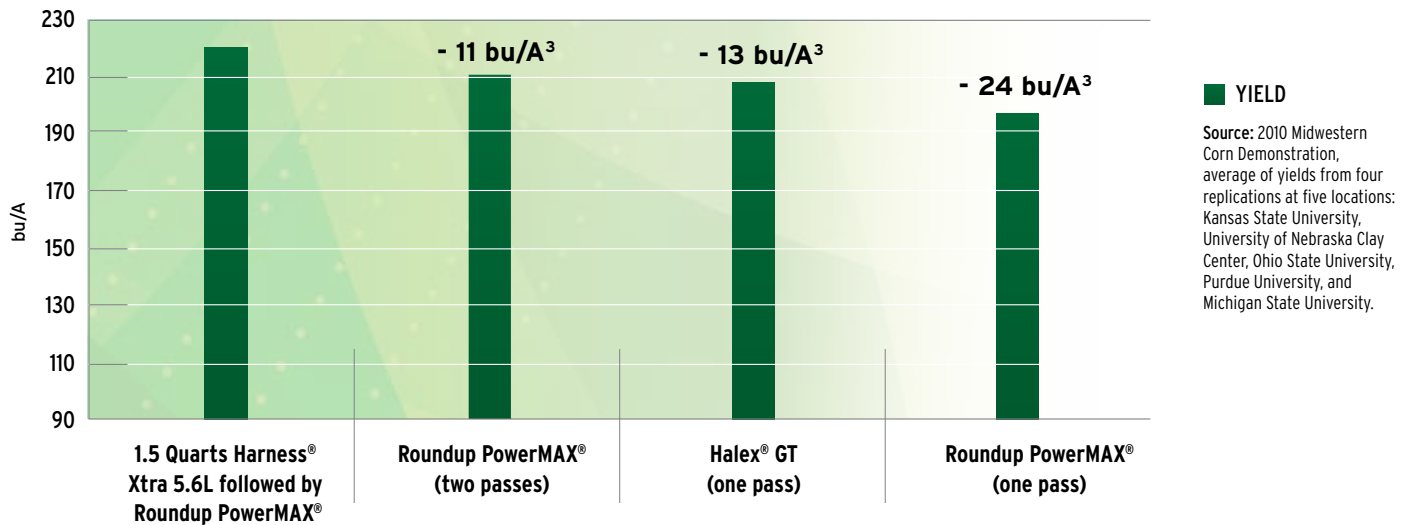

Preemergence Residual Followed by Roundup PowerMAX® – The Most Profitable Choice

³ Bushels lost compared to average of all two pass treatments (219 bu/A)

For more information, visit www.RoundupReadyPLUS.com

Roundup Technology® includes Monsanto's glyphosate-based herbicide technologies. **Individual results may vary**, and performance may vary from location to location and from year to year. This result may not be an indicator of results you may obtain as local growing, soil and weather conditions may vary. Growers should evaluate data from multiple locations and years whenever possible.

ALWAYS READ AND FOLLOW PESTICIDE LABEL DIRECTIONS. Roundup Ready® crops contain genes that confer tolerance to glyphosate, the active ingredient in Roundup® brand agricultural herbicides. Roundup® brand agricultural herbicides will kill crops that are not tolerant to glyphosate. Harness® is not registered in all states. Harness® may be subject to use restrictions in some states. Harness® is a restricted use pesticide and is not registered in all states. The distribution, sale, or use of an unregistered pesticide is a violation of federal and/or state law and is strictly prohibited. Check with your local Monsanto dealer or representative for the product registration status in your state. Harness®, Monsanto and Vine Design®, Roundup PowerMAX®, Roundup Ready PLUS™, and Roundup Ready RATE and Design® are trademarks of Monsanto Technology LLC. All other trademarks are the property of their respective owners. ©2011 Monsanto Company. [22809Cpgd] 1D-7F-11-5848