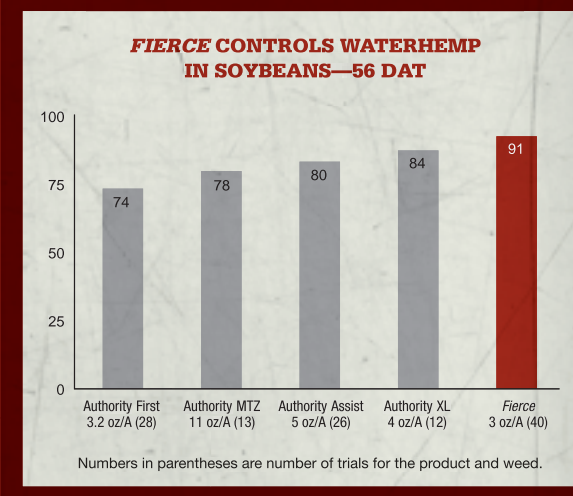

HOW *FIERCE* PERFORMED AGAINST THE COMPETITION