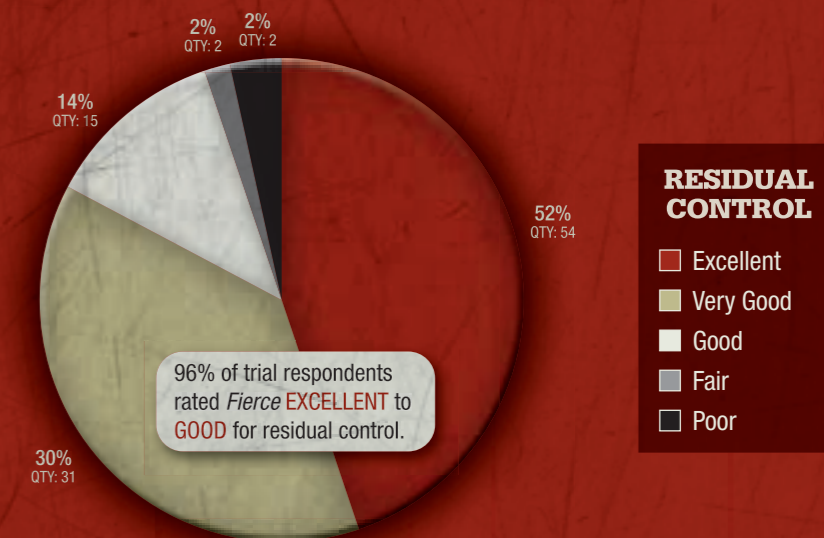

“Based on my experiences over the last few years, Fierce is probably the most consistent preemergence herbicide I've ever seen. I think what farmers are needing today is a preemergence that works early with their Roundup® program and is competitively priced. From what I've seen in our trials, Fierce will do just that.”

—Jim Day, Iowa, grower

We could go on and on about the toughness of Fierce, but we'll let those who use it do the talking for us. In grower trials, Fierce demonstrated consistent preemergence performance in soybeans and field corn. That's because Fierce contains the proven power of Valor® Herbicide, the leading preemergence herbicide. And Fierce uses a new family of chemistry to keep fields clean week after week after week—longer than any other herbicide on the market.

Not only will you have crop flexibility to soybeans or corn—Fierce delivers unmatched performance:

- Longest-lasting residual control for soybean growers—up to two weeks longer than other residuals
- Higher level of control (over 90%) of targeted weeds
- Dependable—20% more consistency

To hear more and see complete trial results, go to www.valent.com/fierce

WHAT TRIAL GROWERS THOUGHT ABOUT FIERCE HERBICIDE

Source: 2010–2011 private demo trials.