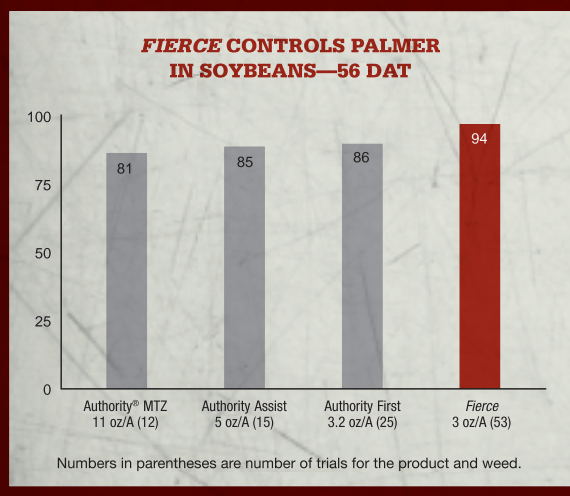

HOW *FIERCE* PERFORMED AGAINST THE COMPETITION